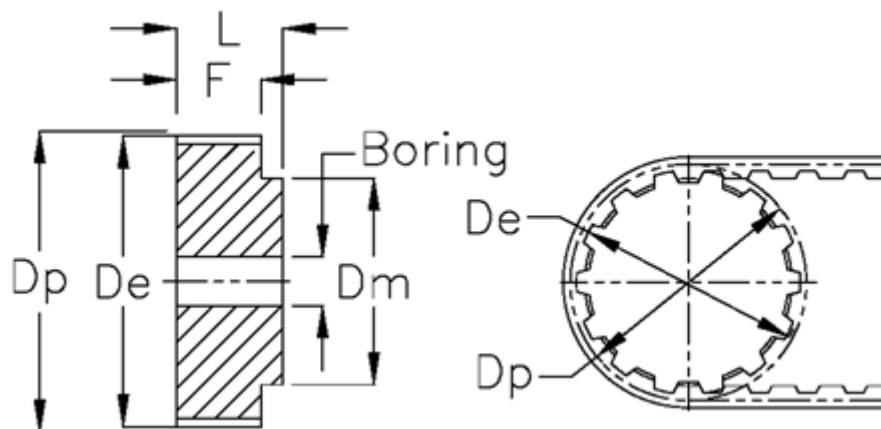

Data Sheet

Article number: 60415136044

Description: Timing Belt Pulley 36 T5 44/0

Measures

Belt width	= - 25 mm	Type = T5
De	= 69.2	Weight = 0.4
Dm	= 45	
Dp	= 70.2	
F	= 30	
L	= 36	
Pre-drilled	= 8	
Tooth number	= 44	